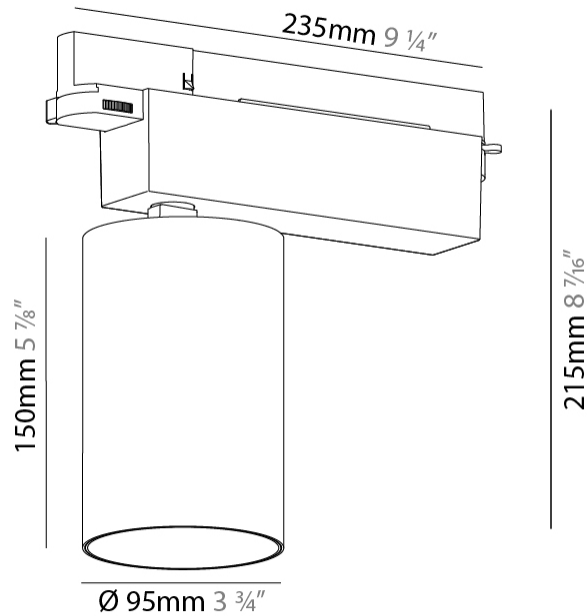

GENERAL

Series: Centriq
Subseries: Centriq 95
Brand: Prolicht
Division: Architectural
Mounting Type: Track
Mounting Location: Ceiling
Subcategory: Spots

PHYSICAL

Shape: Cylinder
Diameter (mm): 95
Diameter (in): 3 3/4
Length (mm): 235
Length (in): 9 1/4
Height (mm): 150
Height (in): 5 7/8
Light Distribution: Adjustable / Direct
Weight (kg): 1.4
Weight (lbs): 3.08
Fixture Finish: SSR / BKV / CWI / CRY / HAB / LAG / UFT / ITA / RUA / RUR / MIC / FTG / MYG / TWT / LOD / PUS / FRO / FUP / KIA / POP / BLS / SPG / MEY / GOH / GUM / CHC / COM / ABZ / JAG / OBR / MOS / ROR
Fixture Material: Aluminum

ELECTRICAL

Lamp Type: LED (Zhaga Standard)
Input Wattage (W): 12/ 15
Total Output Wattage (W): 10.8 / 13.5
Dimming: Tri-Mode (Non-Dimming and Phase Dimming (120Vac only) and 0-10V Dimming)
Driver Included: Yes
Driver Location: Integrated
Driver Type: Constant Current - Universal
Driver Class: Class 2
Input Voltage (V): 120 - 277
Constant Current (MA): 350

LED

Number of LEDs: 1
Color Temperature (°K): 2700 / 3000 / 3500 / 4000
Max. Delivered Lumen (lm): 830 / 930 / 1009 / 1030
Nominal Lumen (lm): 960 / 1070 / 1157 / 1180
CRI: >90 CRI
Lamp Life (hrs): 50000
Upon Request: Special Color Temperature Special Led

OPTICAL

Beam Angle: 8
Adjustability: Rotational 340°; Tilt 90°
Upon Request: Special Beam Angles

RATINGS AND CERTIFICATIONS

Certified By: Certified for North American Standards
IP rating: IP20