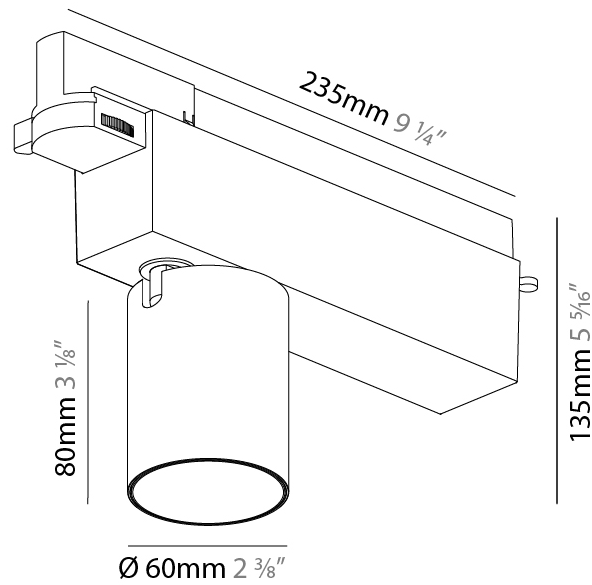

PHYSICAL

Shape: Cylinder
Diameter (mm): 60
Diameter (in): 2 3/8
Length (mm): 235
Length (in): 9 1/4
Height (mm): 135
Height (in): 5 5/16
Light Distribution: Adjustable / Direct
Weight (kg): 0.7
Weight (lbs): 1.54
Installation Requirement: Track or profile system
Fixture Finish: SSR / BKV / CWI / CRY / HAB / LAG / UFT / ITA / RUA / RUR / MIC / FTG / MYG / TWT / LOD / PUS / FRO / FUP / KIA / POP / BLS / SPG / MEY / GOH / GUM / CHC / COM / ABZ / JAG / OBR / MOS / ROR
Fixture Material: Aluminum Die Cast

ELECTRICAL

Lamp Type: LED (Zhaga Standard)
Input Wattage (W): 12 / 15
Total Output Wattage (W): 10.8 / 13.5
Dimming: Tri-Mode (Non-Dimming and Phase Dimming (120Vac only) and 0-10V Dimming)
Driver Included: Yes
Driver Location: Integrated
Driver Type: Constant Current - Universal
Driver Class: Class 2
Input Voltage (V): 120 - 277
Constant Current (MA): 350

LED

Number of LEDs: 1
Color Temperature (°K): 2700 / 3000 / 3500 / 4000
Max. Delivered Lumen (lm): 520 / 580 / 627 / 640
Nominal Lumen (lm): 960 / 1070 / 1156 / 1180
CRI: >90 CRI
Lamp Life (hrs): 50000
Upon Request: Special Color Temperature Special Led

OPTICAL

Beam Angle: 8
Adjustability: Rotational 340°; Tilt 90°
Upon Request: Special Beam Angles

RATINGS AND CERTIFICATIONS

Certified By: Certified for North American Standards
IP rating: IP20

PROJECT
TYPE
SPECIFIER
QUANTITY
DATE